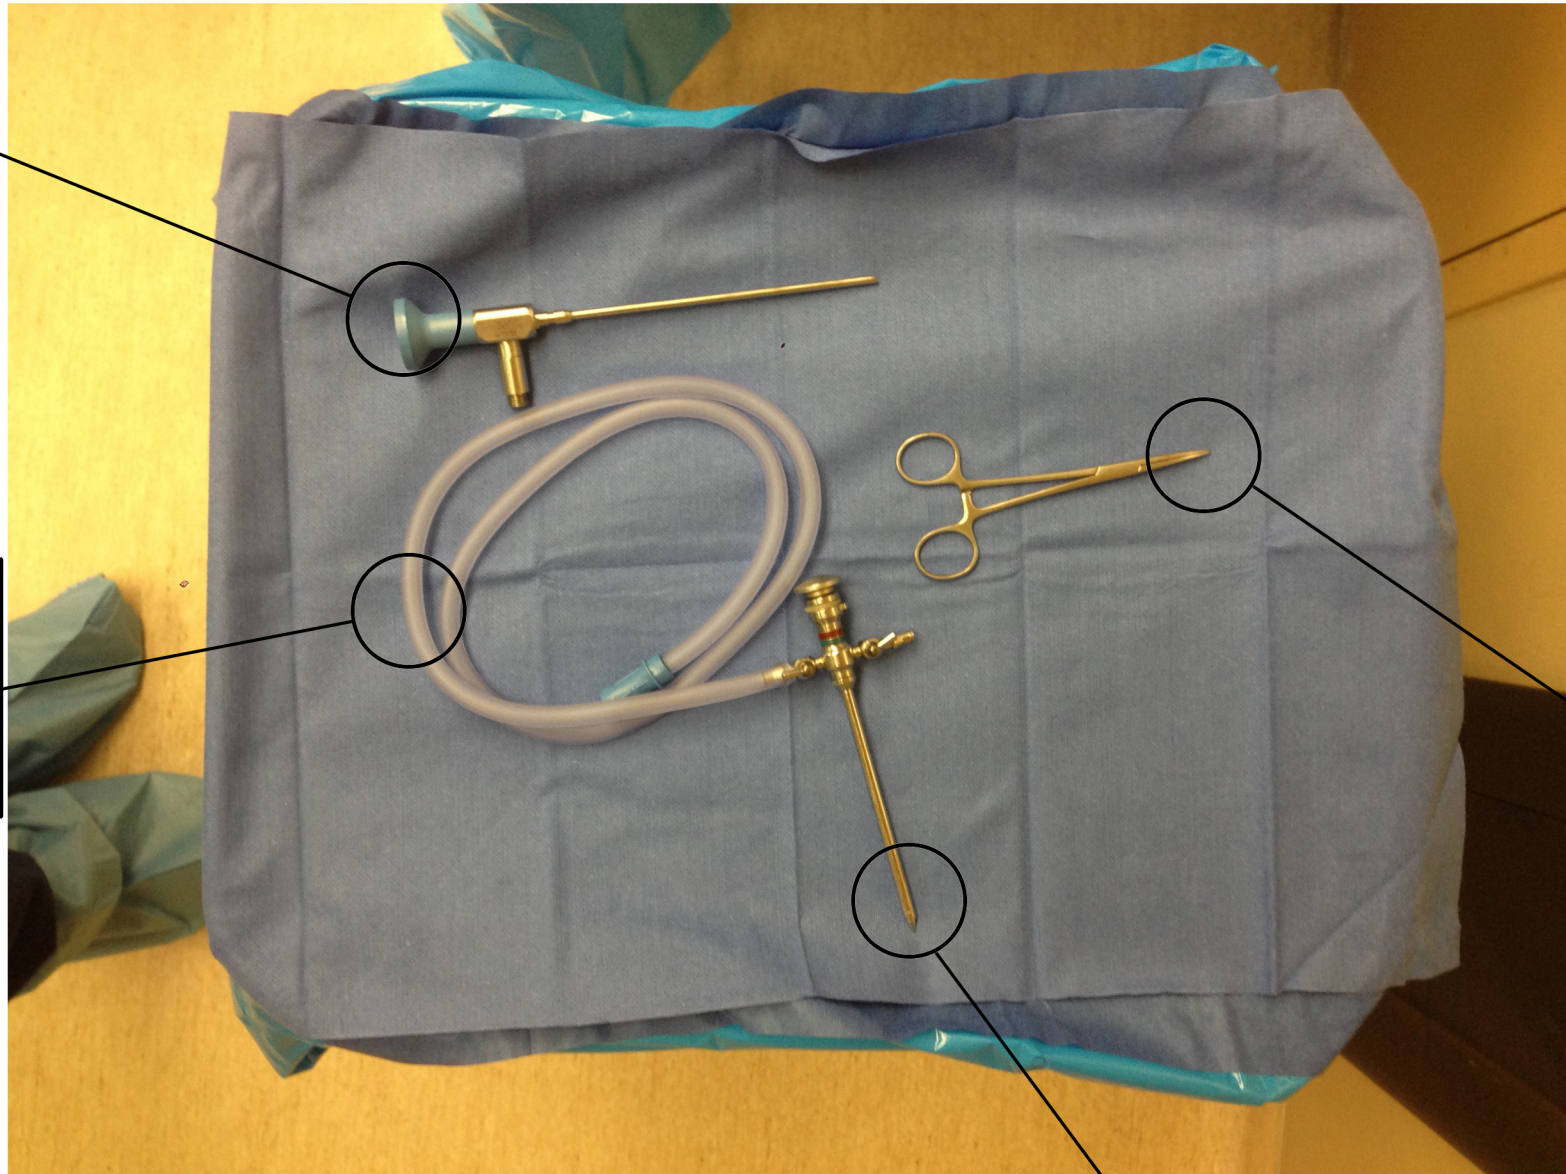

MAYO STAND #3
LEFT & RIGHT SHOULDER

30°
Scope

2 ft. of
Suction
tubing

Kelly
Clamp

2 Port Scope Cannula & Trocar